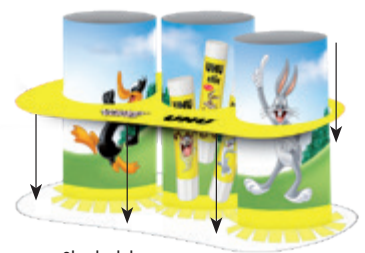

UHU – glues anything, anytime.

CREATE YOUR LOONEY TUNES PEN HOLDER IN JUST A FEW STEPS

WHAT YOU NEED:

- THREE TOILET PAPER ROLLS

PRINT OUT YOUR
PAPERCRAFT ITEMS.

CUT OUT ALL ITEMS.

GLUE THE THREE LOONEY TUNES LAYOUTS
ONTO THE TOILET PAPER ROLLS. THEN CUT
EACH ROLL AT THE BOTTOM MARKINGS
AND FOLD THE TABS OUTWARDS.

1. Glue on the roll

2. Cut in at marks

3. fold flaps outwards

GLUE THE THREE ROLLS WITH THE TABS
ONTO THE MARKED POSITIONS OF THE
WHITE BOTTOM.
FINALLY, GLUE THE YELLOW BOTTOM TO
THE WHITE BOTTOM. THE THREE ROLLS
MUST BE GUIDED THROUGH THE
OPENINGS AND PRESSED DOWN
FIRMLY.

Glue to
the mark

Glue both bottoms
together

DONE!
NOW THE PEN HOLDER
CAN BE FILLED.